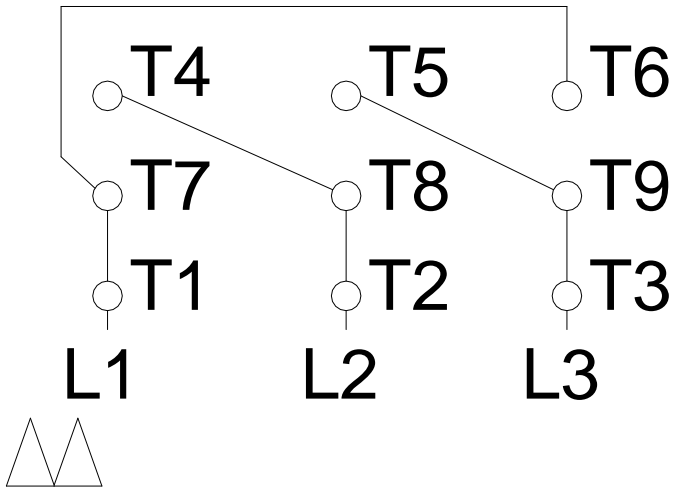

1 2 3 4 5 6 7 8

LOW VOLTAGE

HIGH VOLTAGE

A
B
C
D
E
F

Notes: Downloaded from http://dealerselectric.com Generated for Model #01018XT3E215T		
Performed by:		
Checked:		
Customer:		
Three-Phase : Explosion Proof - NEMA Premium		
Three-phase induction motor Frame 215T - IP55	13-SEP-2016	