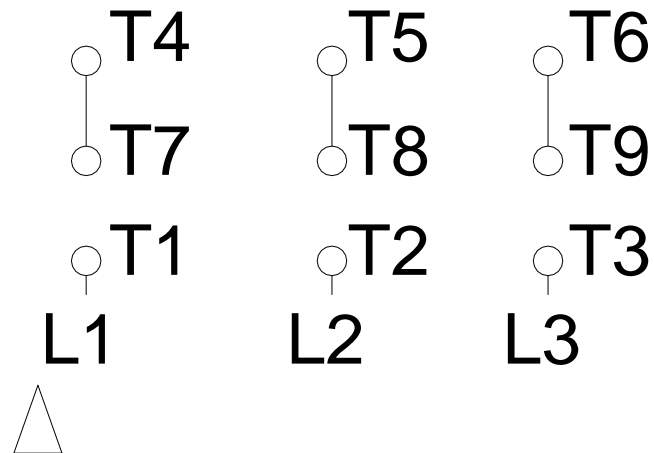

1 2 3 4 5 6 7 8

LOW VOLTAGE

HIGH VOLTAGE

A
B
C
D
E
F

Notes: Downloaded from http://dealerselectric.com Generated for Model #01018XT3E215T		
Performed by:		
Checked:		
Customer:		
Three-Phase : Explosion Proof - NEMA Premium		
Three-phase induction motor Frame 215T - IP55	13-SEP-2016	