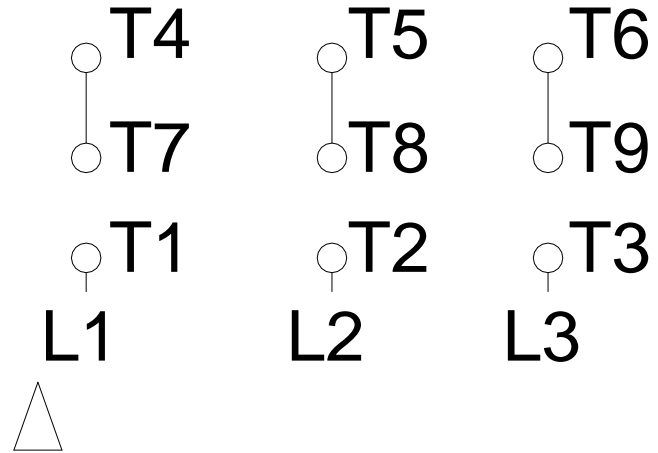

1 2 3 4 5 6 7 8

LOW VOLTAGE

HIGH VOLTAGE

A
B
C
D
E
F

Notes: Downloaded from <http://dealerselectric.com>
Generated for Model #01018OT3V215TC-S

Performed by:

Checked:

Customer:

Three Phase: W01 (Rolled Steel) - ODP - NEMA Premium Efficiency

Three-phase induction motor
Frame 213/5T - IP21

13-SEP-2016