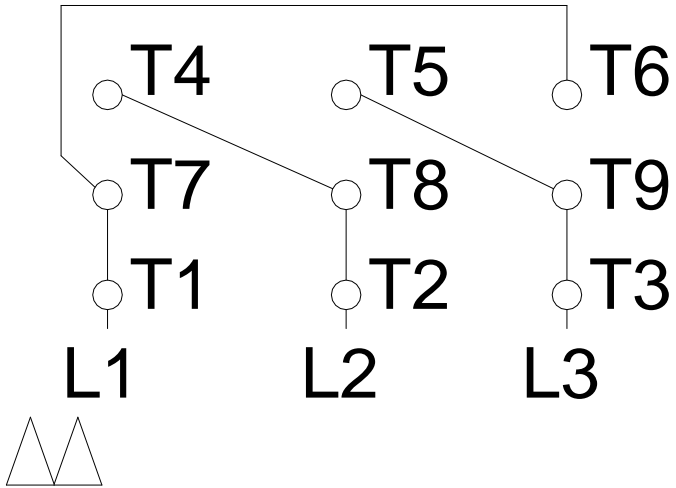

1 2 3 4 5 6 7 8

LOW VOLTAGE

HIGH VOLTAGE

A
B
C
D
E
F

Notes: Downloaded from <http://dealerselectric.com>
Generated for Model #01018OT3V215TC-S

Performed by:

Checked:

Customer:

Three Phase: W01 (Rolled Steel) - ODP - NEMA Premium Efficiency

Three-phase induction motor
Frame 213/5T - IP21

13-SEP-2016