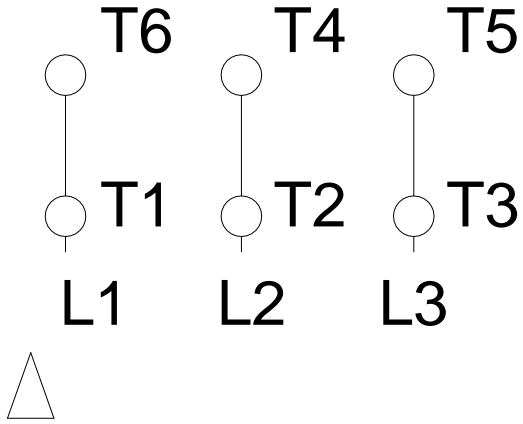

1 2 3 4 5 6 7 8

A  
B  
C  
D  
E  
F

### RUN

### ONLY FOR START

Notes: Downloaded from <a href="http://dealerselectric.com">http://dealerselectric.com</a> Generated for Model #01018OT3P215T		
Performed by:		
Checked:		
Customer:		
ODP – Open Induction Motors – NEMA Premium Efficiency		
Three-phase induction motor Frame 213/5T - IP21	13-SEP-2016	