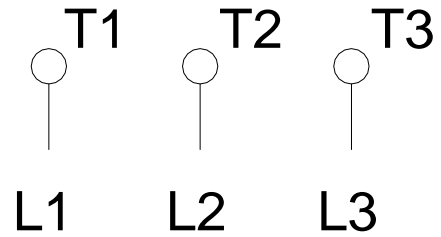

1 2 3 4 5 6 7 8

A

B

C

D

E

F

Notes: Downloaded from <http://dealerselectric.com>  
Generated for Model #01018OT3H215T-S

Performed by:

Checked:

Customer:

Three Phase: W01 (Rolled Steel) - ODP - NEMA Premium Efficiency

Three-phase induction motor  
Frame 213/5T - IP21

13-SEP-2016