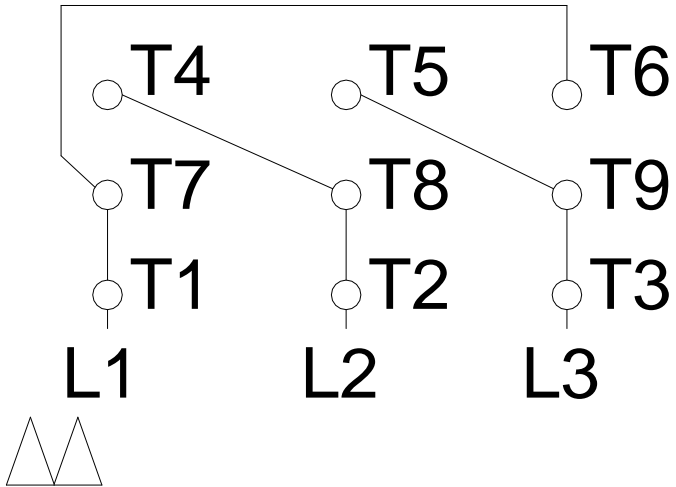

1 2 3 4 5 6 7 8

LOW VOLTAGE

HIGH VOLTAGE

A
B
C
D
E
F

Notes: Downloaded from <http://dealerselectric.com>
 Generated for Model #01018OT3E215TC

Performed by:

Checked:

Customer:

ODP – Open Induction Motors – NEMA Premium Efficiency

Three-phase induction motor
 Frame 213/5T - IP21

13-SEP-2016