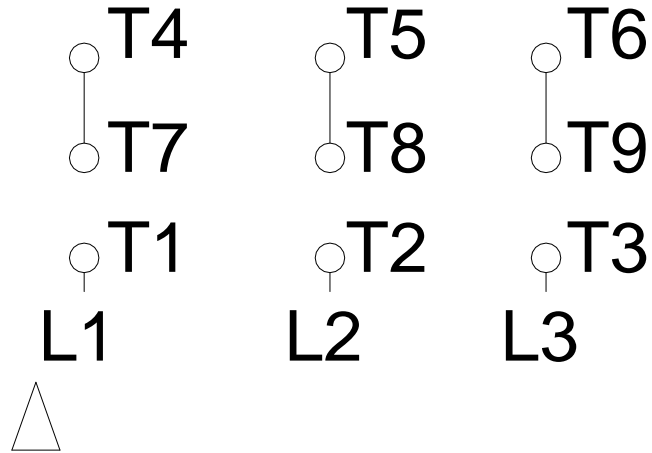

1 2 3 4 5 6 7 8

LOW VOLTAGE

HIGH VOLTAGE

A
B
C
D
E
F

Notes: Downloaded from <http://dealerselectric.com>
 Generated for Model #01018OT3E215TC

Performed by:

Checked:

Customer:

ODP – Open Induction Motors – NEMA Premium Efficiency

Three-phase induction motor
 Frame 213/5T - IP21

13-SEP-2016