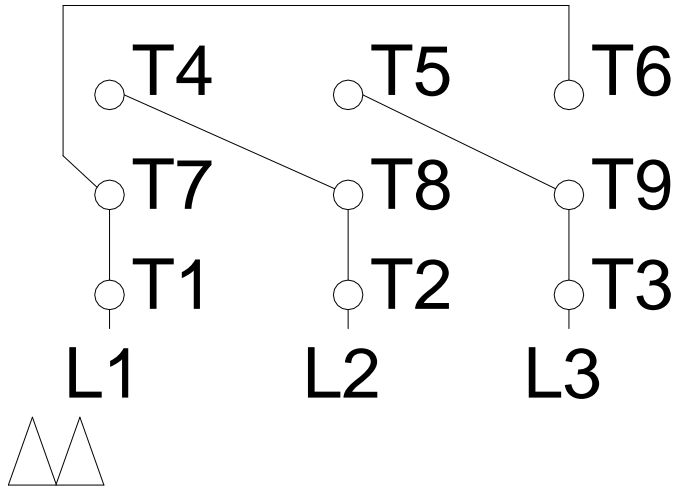

# HIGH VOLTAGE

A  
B  
C  
D  
E  
F

Notes: Downloaded from <http://dealerselectric.com>  
Generated for Model #01018OT3E215TC-S

Performed by:

Checked:

Customer:

Three Phase: W01 (Rolled Steel) - ODP - NEMA Premium Efficiency

Three-phase induction motor  
Frame 213/5T - IP21

13-SEP-2016