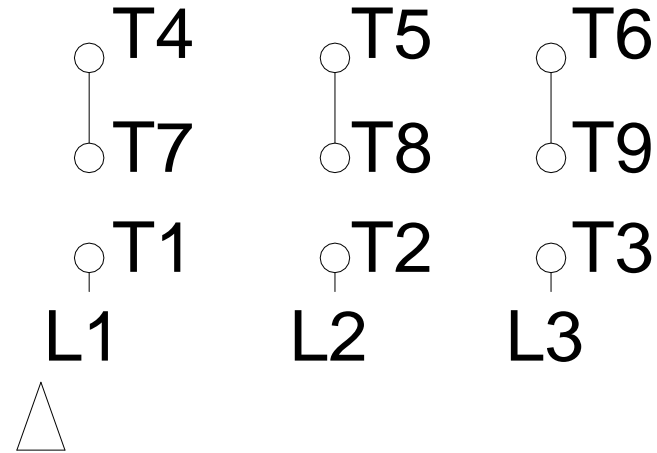

1 2 3 4 5 6 7 8

# HIGH VOLTAGE

A  
B  
C  
D  
E  
F

Notes: Downloaded from <http://dealerselectric.com>  
Generated for Model #01018OT3E215TC-S

Performed by:

Checked:

Customer:

Three Phase: W01 (Rolled Steel) - ODP - NEMA Premium Efficiency