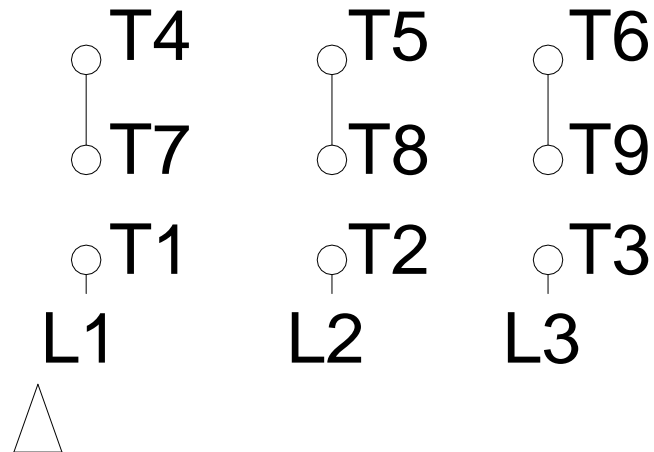

1 2 3 4 5 6 7 8

LOW VOLTAGE

HIGH VOLTAGE

A
B
C
D
E
F

Notes: Downloaded from <http://dealerselectric.com>
 Generated for Model #01018OT3E215T-S

Performed by:

Checked:

Customer:

Three Phase: W01 (Rolled Steel) - ODP - NEMA Premium Efficiency

Three-phase induction motor
 Frame 213/5T - IP21

13-SEP-2016