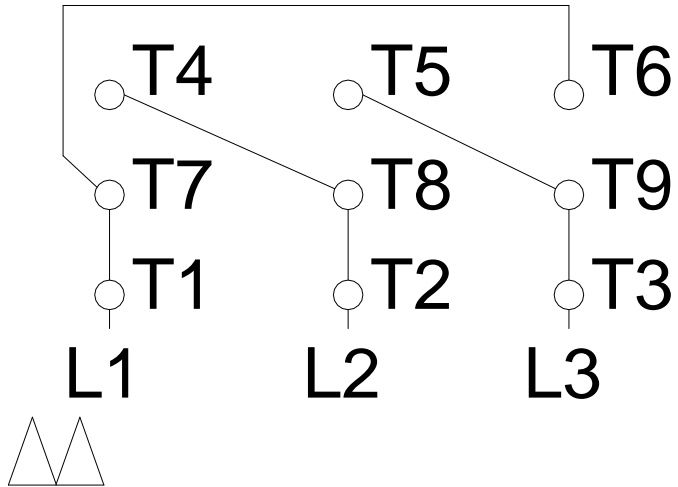

1 2 3 4 5 6 7 8

LOW VOLTAGE

HIGH VOLTAGE

A
B
C
D
E
F

Notes: Downloaded from <http://dealerselectric.com>
 Generated for Model #01018OT3E215T-S

Performed by:

Checked:

Customer:

Three Phase: W01 (Rolled Steel) - ODP - NEMA Premium Efficiency

Three-phase induction motor
 Frame 213/5T - IP21

13-SEP-2016