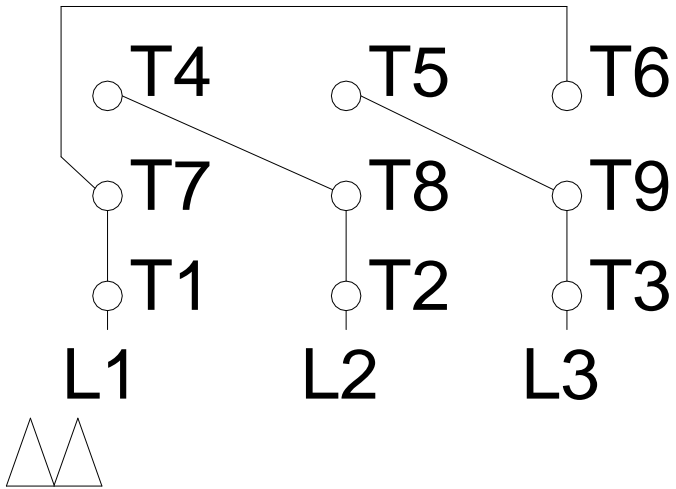

1 2 3 4 5 6 7 8

LOW VOLTAGE

HIGH VOLTAGE

A
B
C
D
E
F

Notes: Downloaded from <http://dealerselectric.com>
 Generated for Model #01018OT3E215JM

Performed by:

Checked:

Customer:

Close Coupled Pump : Three-Phase - "JM" Type - ODP - NEMA Premium

Three-phase induction motor
 Frame 213/5JM - IP21

13-SEP-2016