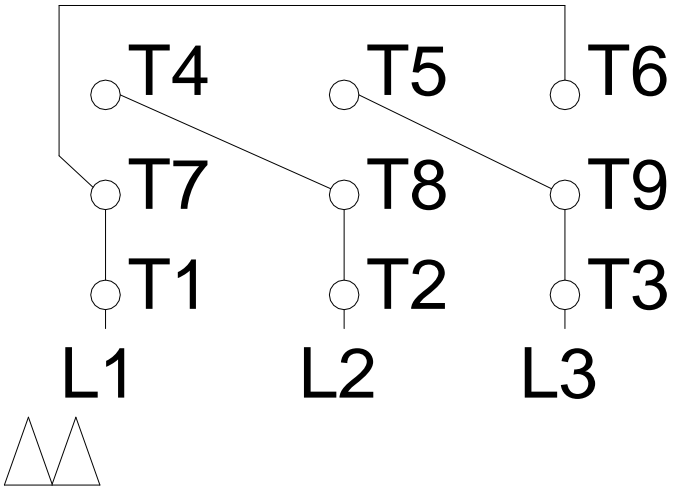

1 2 3 4 5 6 7 8

LOW VOLTAGE

HIGH VOLTAGE

A
B
C
D
E
F

Notes: Downloaded from http://dealerselectric.com Generated for Model #01018OT3E215JM-SG		
Performed by:		
Checked:		
Customer:		
W01 (Rolled Steel) Close Coupled Pump ODP - JM Type		
Three-phase induction motor Frame 213/5JM - IP21	13-SEP-2016	