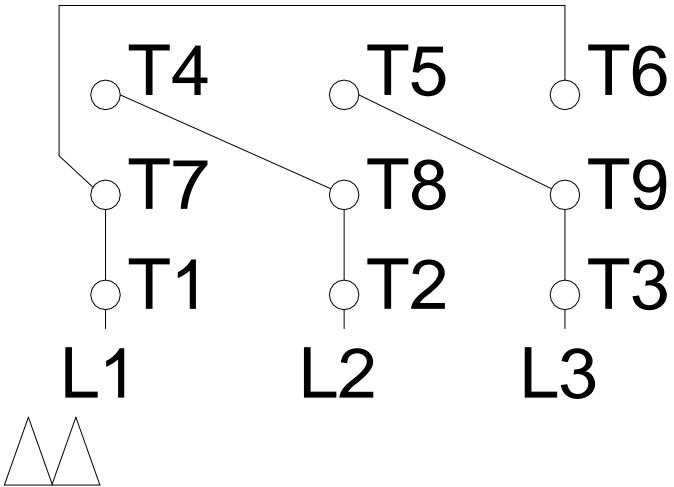

# HIGH VOLTAGE

A  
B  
C  
D  
E  
F

Notes: Downloaded from <http://dealerselectric.com>  
 Generated for Model #01018OT3E215JM-S

Performed by:

Checked:

Customer:

Close Coupled Pump: Three-Phase - W01 (Rolled Steel) "JM" Type - ODP -