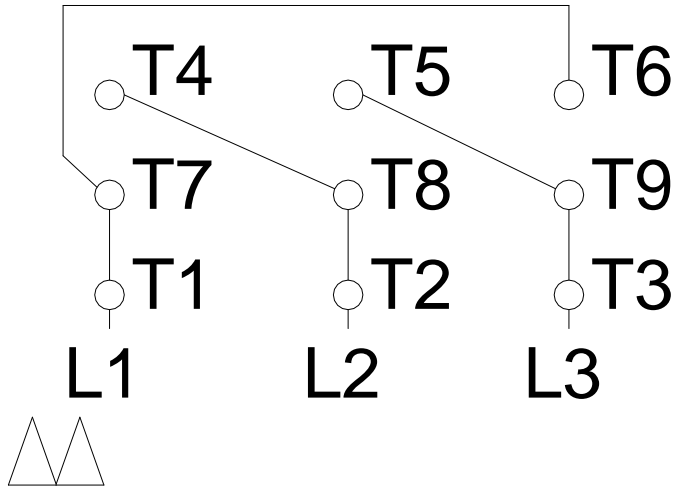

1 2 3 4 5 6 7 8

LOW VOLTAGE

HIGH VOLTAGE

A
B
C
D
E
F

Notes: Downloaded from <http://dealerselectric.com>
Generated for Model #01018ET3ERSR215TC

Performed by:

Checked:

Customer:

Three-Phase : Rolled Steel Motor - NEMA Premium Efficiency

Three-phase induction motor
Frame 215T - IP55

13-SEP-2016