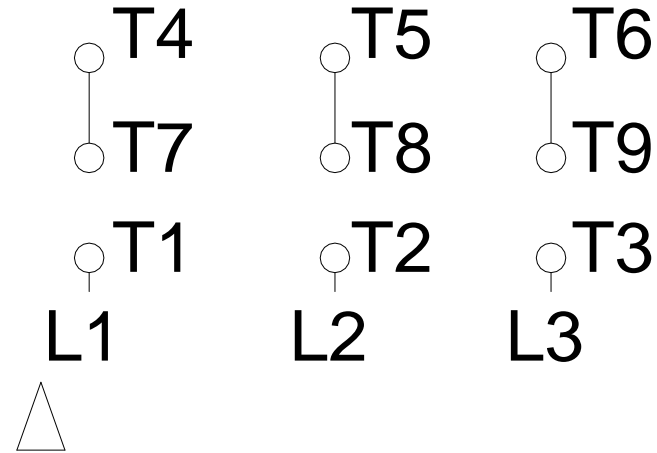

1 2 3 4 5 6 7 8

LOW VOLTAGE

HIGH VOLTAGE

A
B
C
D
E
F

Notes: Downloaded from <http://dealerselectric.com>
Generated for Model #01018ET3ERSR215TC

Performed by:

Checked:

Customer:

Three-Phase : Rolled Steel Motor - NEMA Premium Efficiency

Three-phase induction motor
Frame 215T - IP55

13-SEP-2016