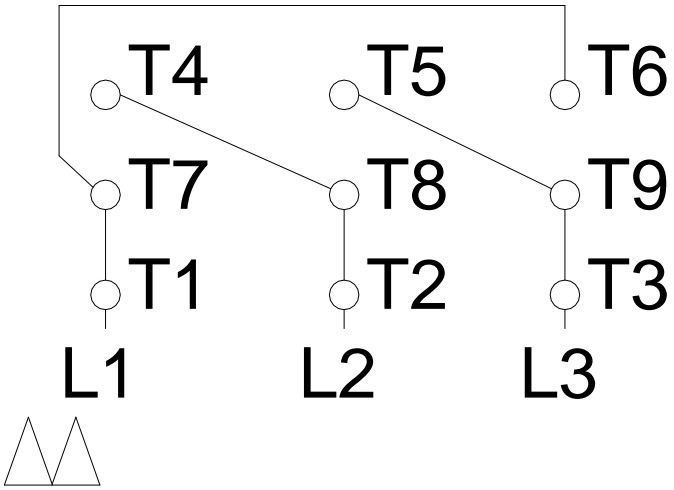

1 2 3 4 5 6 7 8

LOW VOLTAGE

HIGH VOLTAGE

A
B
C
D
E
F

Notes: Downloaded from http://dealerselectric.com Generated for Model #01018ET3ERS215TC		
Performed by:		
Checked:		
Customer:		
Three-Phase : Rolled Steel Motor - NEMA Premium Efficiency		
Three-phase induction motor Frame 215T - IP55	13-SEP-2016	