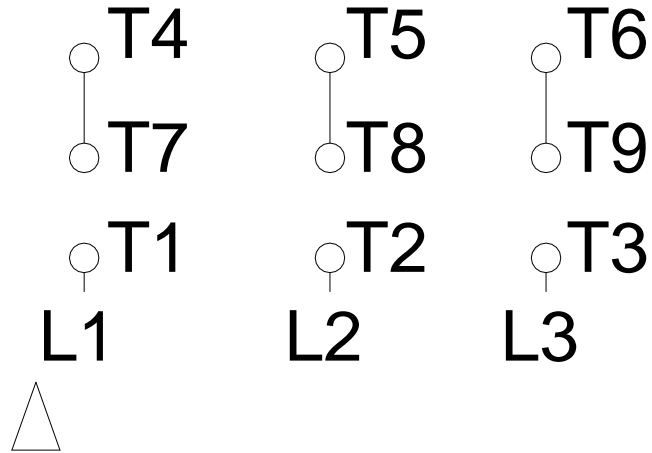

1 2 3 4 5 6 7 8

LOW VOLTAGE

HIGH VOLTAGE

A
B
C
D
E
F

Notes: Downloaded from http://dealerselectric.com Generated for Model #01018ET3ERS215TC		
Performed by:		
Checked:		
Customer:		
Three-Phase : Rolled Steel Motor - NEMA Premium Efficiency		
Three-phase induction motor Frame 215T - IP55	13-SEP-2016	