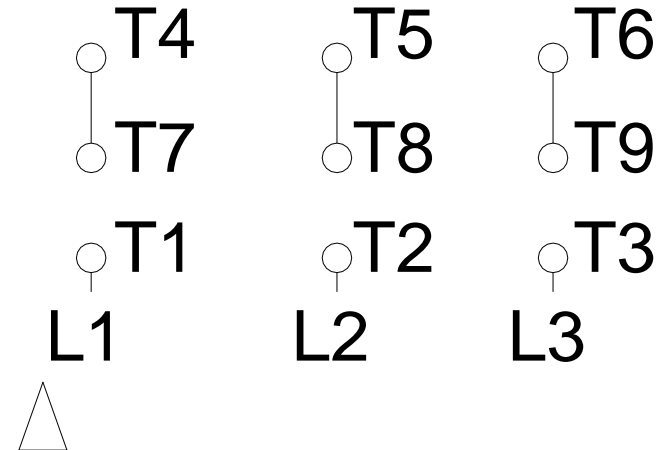

1 2 3 4 5 6 7 8

# HIGH VOLTAGE

A  
B  
C  
D  
E  
F

Notes: Downloaded from <a href="http://dealerselectric.com">http://dealerselectric.com</a> Generated for Model #01018ET3ER215TC-S		
Performed by:		
Checked:		
Customer:		
Three Phase: W01 (Rolled Steel) - TEFC - NEMA Premium Efficiency		
Three-phase induction motor Frame 213/5T - IP55	13-SEP-2016	