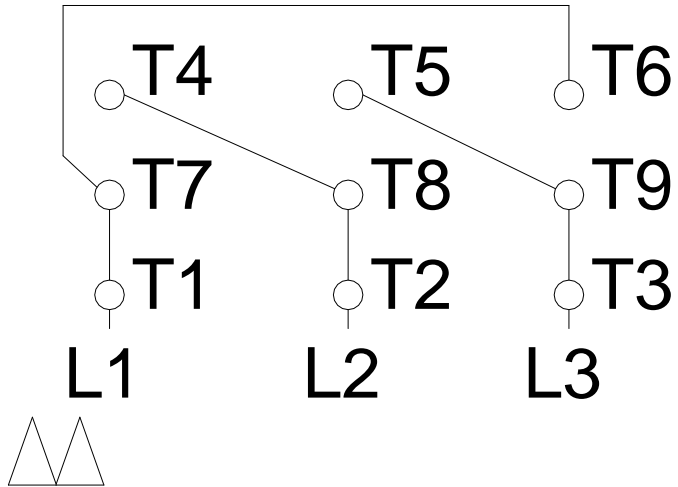

# HIGH VOLTAGE

A  
B  
C  
D  
E  
F

Notes: Downloaded from <a href="http://dealerselectric.com">http://dealerselectric.com</a> Generated for Model #01018ET3ER215TC-S		
Performed by:		
Checked:		
Customer:		
Three Phase: W01 (Rolled Steel) - TEFC - NEMA Premium Efficiency		
Three-phase induction motor Frame 213/5T - IP55	13-SEP-2016	