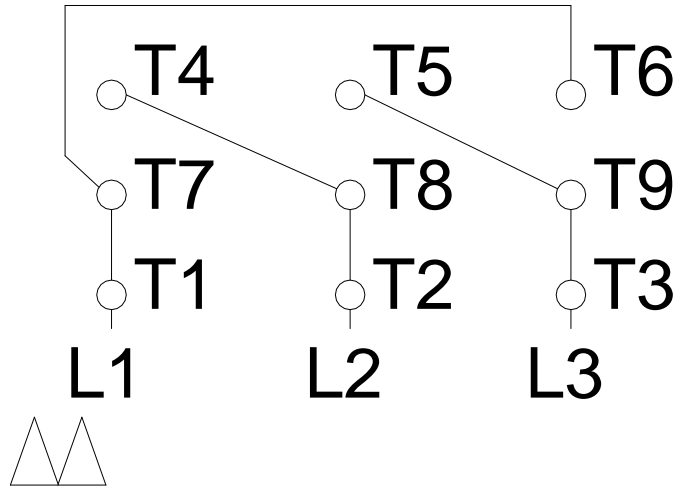

# HIGH VOLTAGE

A  
B  
C  
D  
E  
F

Notes: Downloaded from <a href="http://dealerselectric.com">http://dealerselectric.com</a> Generated for Model #01018ET3ECT215TF1-W2		
Performed by:		
Checked:		
Customer:		
W22 Cooling Tower Motors: NEMA Premium - TEFC		
Three-phase induction motor Frame 215T - IP55	13-SEP-2016	