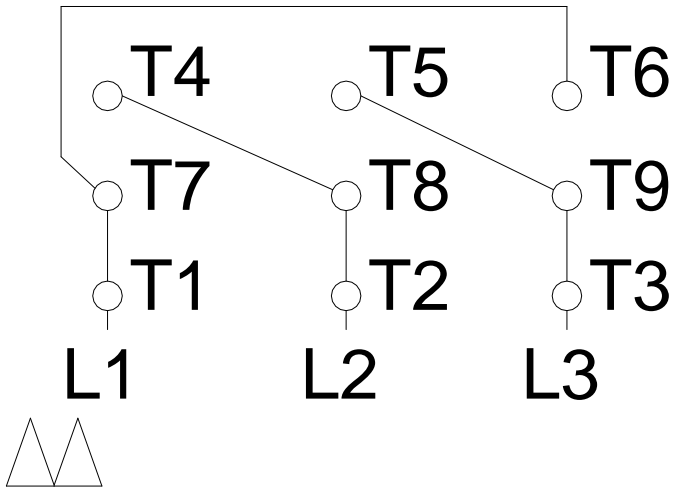

1 2 3 4 5 6 7 8

LOW VOLTAGE

HIGH VOLTAGE

A
B
C
D
E
F

Notes: Downloaded from <http://dealerselectric.com>
 Generated for Model #01018ET3ECT215T-W22

Performed by:

Checked:

Customer:

W22 Cooling Tower Motors: NEMA Premium - TEFC

Three-phase induction motor
 Frame 215T - IP55

13-SEP-2016