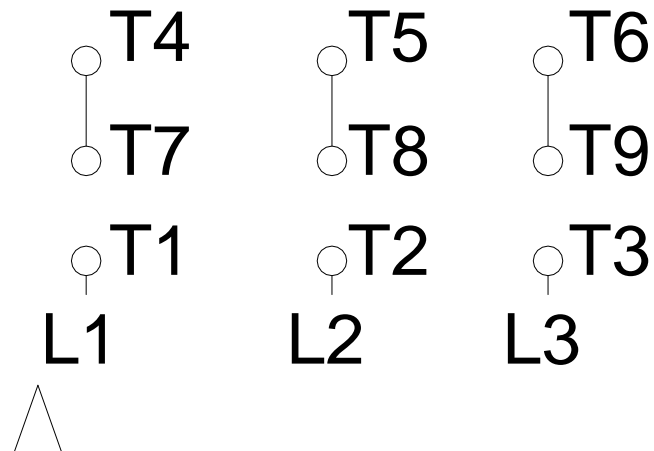

1 2 3 4 5 6 7 8

LOW VOLTAGE

HIGH VOLTAGE

A
B
C
D
E
F

Notes: Downloaded from <http://dealerselectric.com>
Generated for Model #01018ET3EBM215T-W22

Performed by:

Checked:

Customer:

W22 Brake Motor - NEMA Premium Efficiency

Three-phase induction motor
Frame 213/5T - IP55

13-SEP-2016