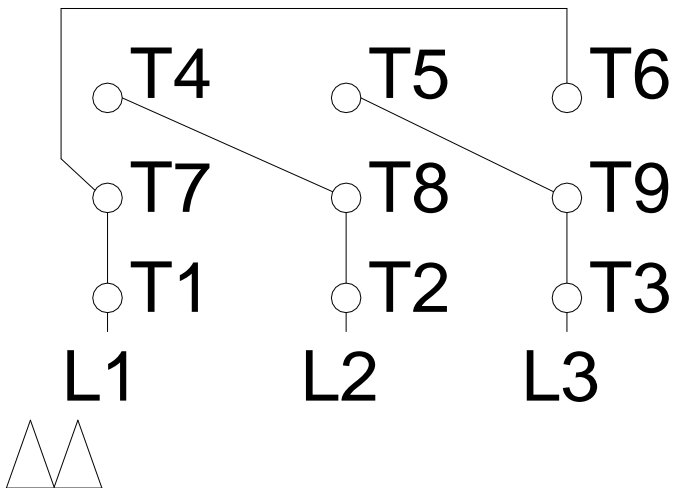

1 2 3 4 5 6 7 8

LOW VOLTAGE

HIGH VOLTAGE

A
B
C
D
E
F

Notes: Downloaded from <http://dealerselectric.com>
Generated for Model #01018ET3E215TF3-W22

Performed by:

Checked:

Customer:

W22 NEMA Premium - Ball Bearings

Three-phase induction motor
Frame 215T - IP55

13-SEP-2016