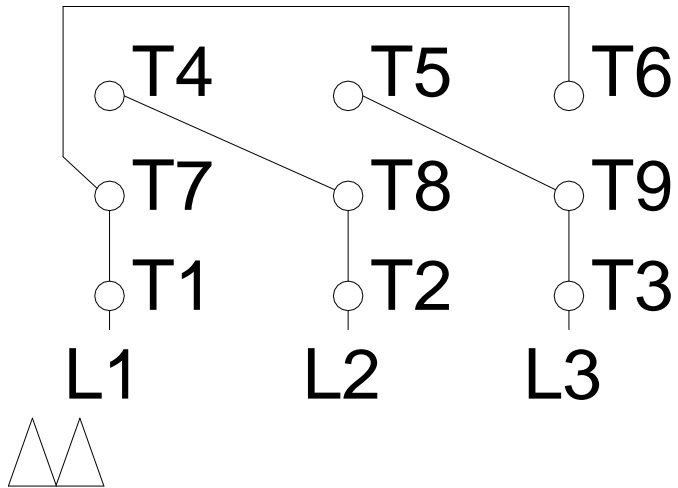

1 2 3 4 5 6 7 8

LOW VOLTAGE

HIGH VOLTAGE

A
B
C
D
E
F

Notes: Downloaded from http://dealerselectric.com Generated for Model #01018ET3E215TC-W22		
Performed by:		
Checked:		
Customer:		
W22 NEMA Premium - Ball Bearings		
Three-phase induction motor Frame 213/5T - IP55	13-SEP-2016	