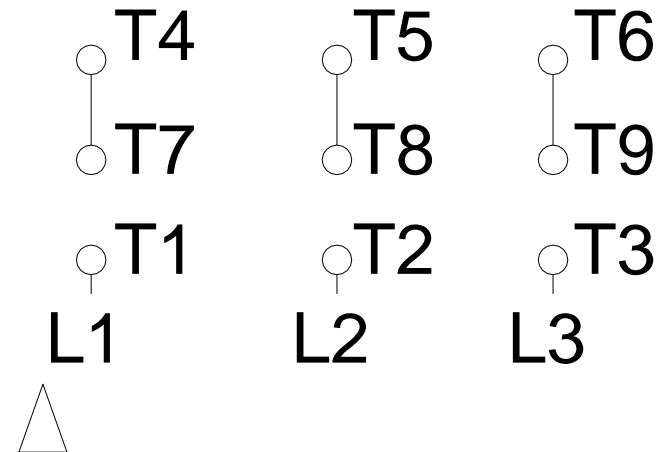

1 2 3 4 5 6 7 8

LOW VOLTAGE

HIGH VOLTAGE

A
B
C
D
E
F

Notes: Downloaded from http://dealerselectric.com Generated for Model #01018ET3E215TC-W22		
Performed by:		
Checked:		
Customer:		
W22 NEMA Premium - Ball Bearings		
Three-phase induction motor Frame 213/5T - IP55	13-SEP-2016	