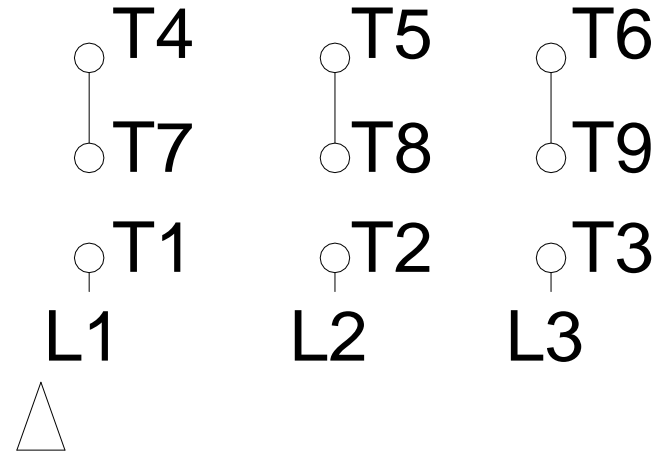

1 2 3 4 5 6 7 8

# HIGH VOLTAGE

A  
B  
C  
D  
E  
F

Notes: Downloaded from <http://dealerselectric.com>  
 Generated for Model #01018ET3E215TC-S

Performed by:

Checked:

Customer:

Three Phase: W01 (Rolled Steel) - TEFC - NEMA Premium Efficiency