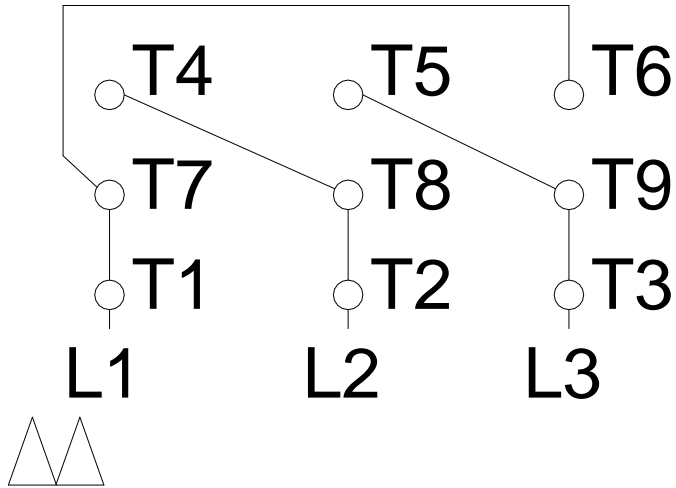

# HIGH VOLTAGE

A  
B  
C  
D  
E  
F

Notes: Downloaded from <http://dealerselectric.com>  
 Generated for Model #01018ET3E215TC-S

Performed by:

Checked:

Customer:

Three Phase: W01 (Rolled Steel) - TEFC - NEMA Premium Efficiency

Three-phase induction motor  
 Frame 213/5T - IP55

13-SEP-2016