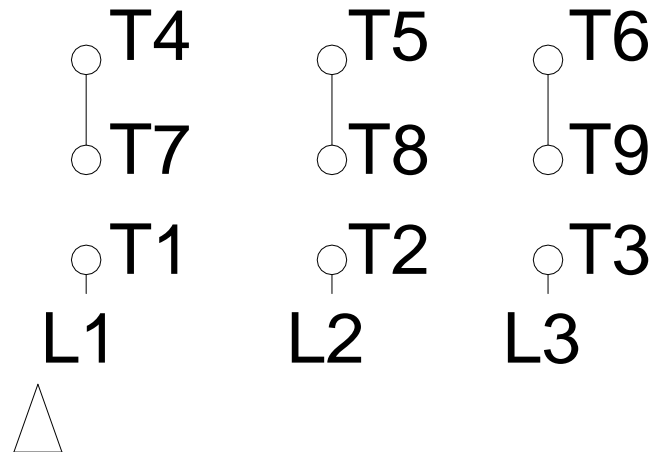

1 2 3 4 5 6 7 8

LOW VOLTAGE

HIGH VOLTAGE

A
B
C
D
E
F

Notes: Downloaded from <http://dealerselectric.com>
 Generated for Model #01018ET3E215T-SG

Performed by:

Checked:

Customer:

W01 (Rolled Steel) General Purpose TEFC

Three-phase induction motor
 Frame 213/5T - IP55

13-SEP-2016