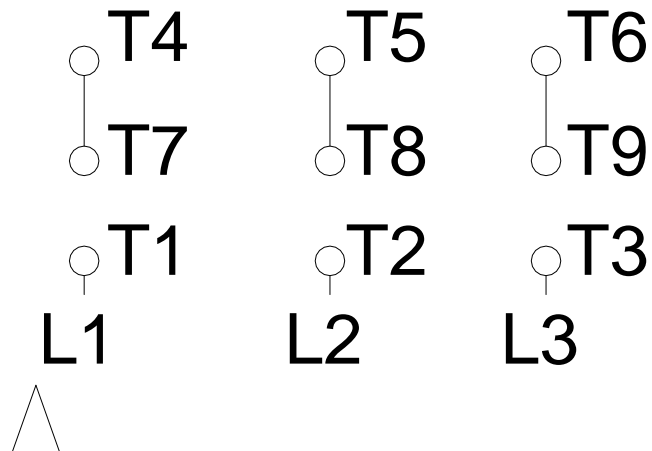

1 2 3 4 5 6 7 8

LOW VOLTAGE

HIGH VOLTAGE

A

B

C

D

E

F

Notes: Downloaded from <http://dealerselectric.com>
Generated for Model #01018ET3E215JP-SG

Performed by:

Checked:

Customer:

W01 (Rolled Steel) Close Coupled Pump TEFC - JP Type

Three-phase induction motor
Frame 213/5JP - IP55