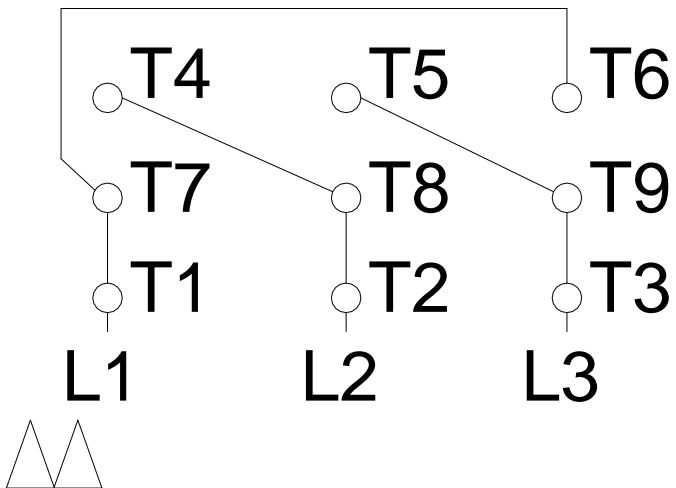

1 2 3 4 5 6 7 8

LOW VOLTAGE

HIGH VOLTAGE

A

B

C

D

E

F

Notes: Downloaded from <http://dealerselectric.com>
Generated for Model #01018ET3E215JP-SG

Performed by:

Checked:

Customer:

W01 (Rolled Steel) Close Coupled Pump TEFC - JP Type

Three-phase induction motor
Frame 213/5JP - IP55