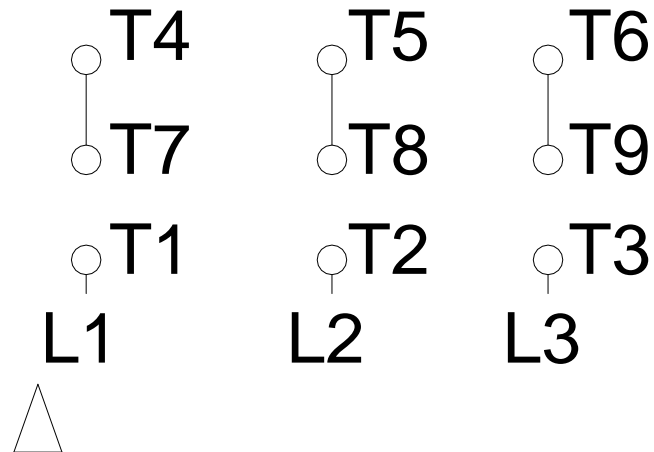

1 2 3 4 5 6 7 8

LOW VOLTAGE

HIGH VOLTAGE

A
B
C
D
E
F

Notes: Downloaded from <http://dealerselectric.com>
 Generated for Model #01018ET3E215JP-S

Performed by:

Checked:

Customer:

Close Coupled Pump: Three-Phase - W01 (Rolled Steel) "JP" Type - TEFC -

Three-phase induction motor
 Frame 213/5JP - IP55

13-SEP-2016