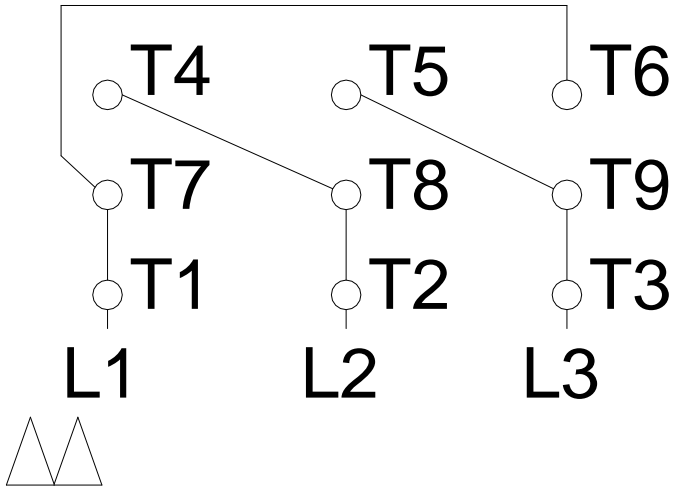

1 2 3 4 5 6 7 8

LOW VOLTAGE

HIGH VOLTAGE

A
B
C
D
E
F

Notes: Downloaded from <http://dealerselectric.com>
 Generated for Model #01018ET3E215JM-W22

Performed by:

Checked:

Customer:

Close Coupled Pump: Three-Phase - W22 "JM" Type - TEFC - NEMA Premium

Three-phase induction motor
 Frame 213/5JM - IP55

13-SEP-2016