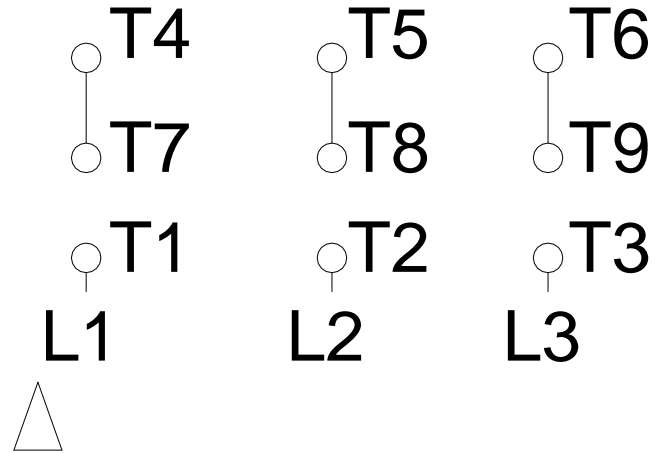

1 2 3 4 5 6 7 8

LOW VOLTAGE

HIGH VOLTAGE

A
B
C
D
E
F

Notes: Downloaded from <http://dealerselectric.com>
 Generated for Model #01018ET3E215JM-S

Performed by:

Checked:

Customer:

Close Coupled Pump: Three-Phase - W01 (Rolled Steel) "JM" Type - TEFC -

Three-phase induction motor
 Frame 213/5JM - IP55

13-SEP-2016