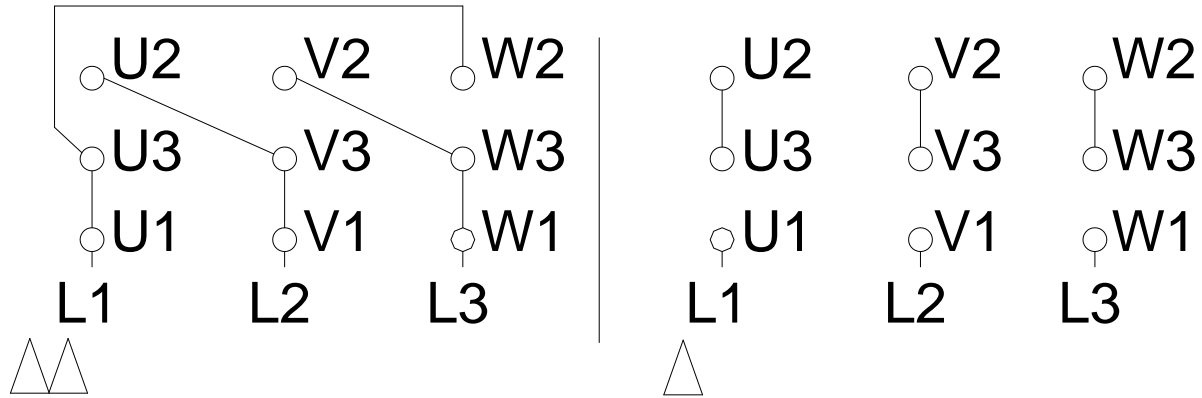

1 2 3 4 5 6 7 8

A

B

C

D

E

F

Notes: Downloaded from <http://dealerselectric.com>
Generated for Model #01018ES3ESA90LR

Performed by:

Checked:

Customer:

Saw Arbor Motors : Single and Double Shaft End

Three-phase induction motor
Frame 90L - IP54

13-SEP-2016