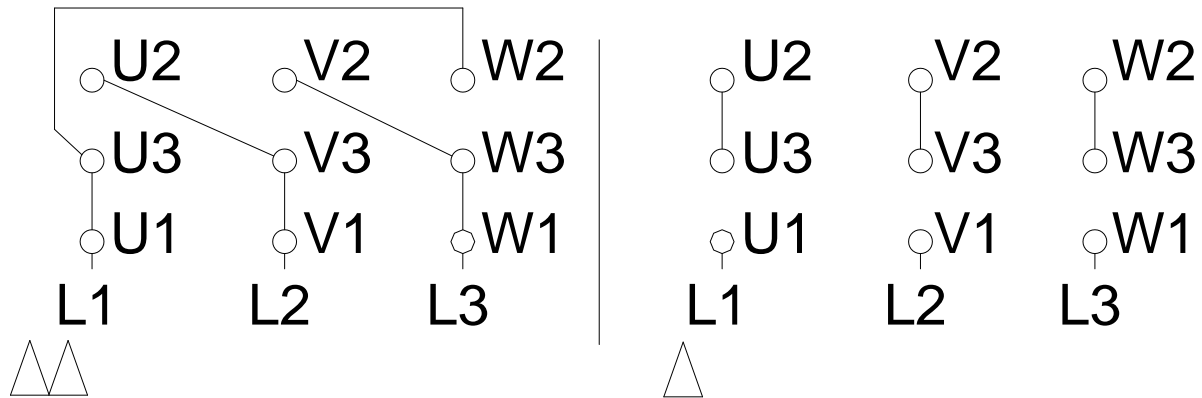

1 2 3 4 5 6 7 8

A

B

C

D

E

F

Notes: Downloaded from <http://dealerselectric.com>
Generated for Model #01018ES3ESA90LL

Performed by:

Checked:

Customer:

Saw Arbor Motors : Single and Double Shaft End

Three-phase induction motor
Frame 90L - IP54

13-SEP-2016