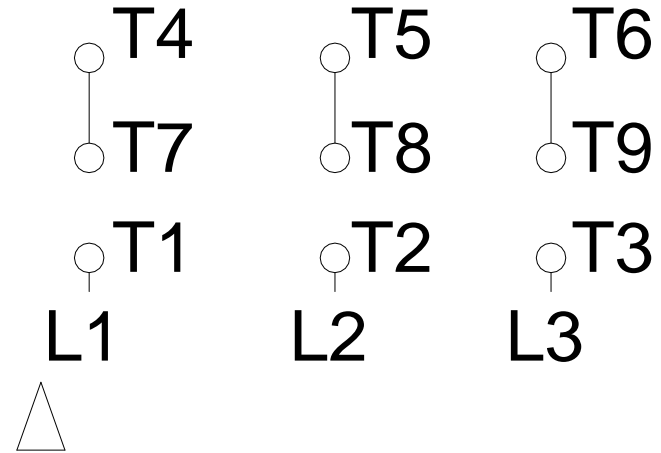

1 2 3 4 5 6 7 8

LOW VOLTAGE

HIGH VOLTAGE

A
B
C
D
E
F

Notes: Downloaded from http://dealerselectric.com Generated for Model #01018EG3EL215T-W22		
Performed by:		
Checked:		
Customer:		
W22 Super Premium		
Three-phase induction motor Frame L213/5T - IP55	13-SEP-2016	