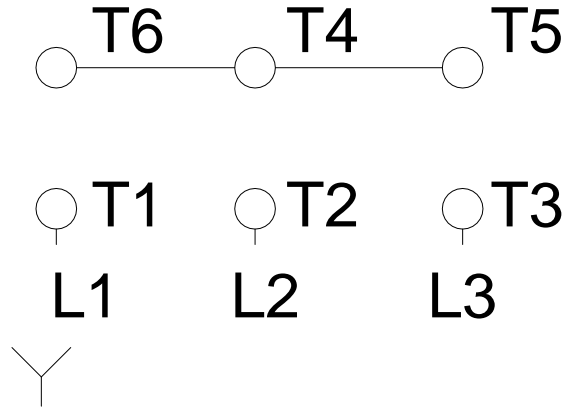

1 2 3 4 5 6 7 8

A
B
C
D
E
F

RUN

ONLY FOR START

Notes: Downloaded from http://dealerselectric.com Generated for Model #01012XT3H256T		
Performed by:		
Checked:		
Customer:		
Three-Phase : Explosion Proof - NEMA Premium		
Three-phase induction motor Frame 256T - IP55	13-SEP-2016	