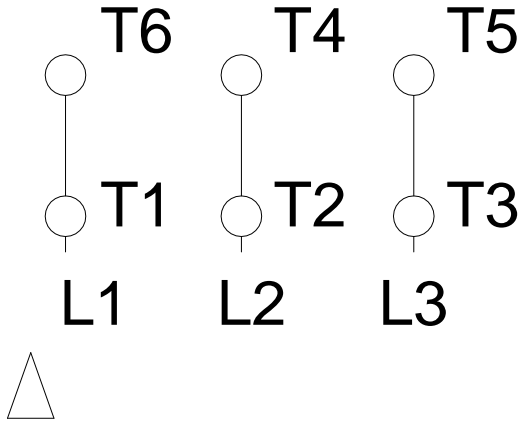

1 2 3 4 5 6 7 8

A
B
C
D
E
F

RUN

ONLY FOR START

Notes: Downloaded from http://dealerselectric.com Generated for Model #01012XT3H256T		
Performed by:		
Checked:		
Customer:		
Three-Phase : Explosion Proof - NEMA Premium		
Three-phase induction motor Frame 256T - IP55	13-SEP-2016	