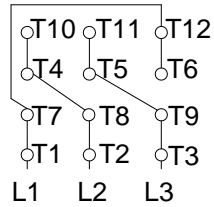

1 2 3 4 5 6 7 8

A
B
C
D
E
F

LOW VOLTAGE

HIGH VOLTAGE

CONNECTIONS FOR STARTING ONLY:

LOW VOLTAGE

HIGH VOLTAGE

Notes: Downloaded from <http://dealerselectric.com>
Generated for Model #01012OT3E256JM

Performed by:

Checked:

Customer:

Close Coupled Pump : Three-Phase - "JM" Type - ODP - NEMA Premium

Three-phase induction motor
Frame 256JM - IP23

13-SEP-2016