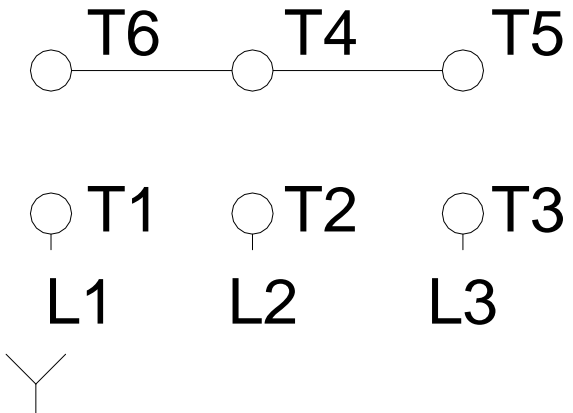

1 2 3 4 5 6 7 8

A
B
C
D
E
F

LOW VOLTAGE

HIGH VOLTAGE

Notes: Downloaded from http://dealerselectric.com Generated for Model #01012AT3PCT256T-W22		
Performed by:		
Checked:		
Customer:		
W22 Cooling Tower Motors: NEMA Premium - TEAO		
Three-phase induction motor Frame 256T - IP55	13-SEP-2016	