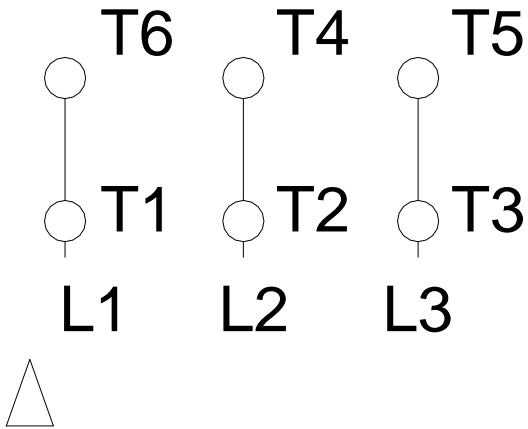

1 2 3 4 5 6 7 8

A
B
C
D
E
F

LOW VOLTAGE

HIGH VOLTAGE

Notes: Downloaded from http://dealerselectric.com Generated for Model #01012AT3PCT256T-W22		
Performed by:		
Checked:		
Customer:		
W22 Cooling Tower Motors: NEMA Premium - TEAO		
Three-phase induction motor Frame 256T - IP55	13-SEP-2016	