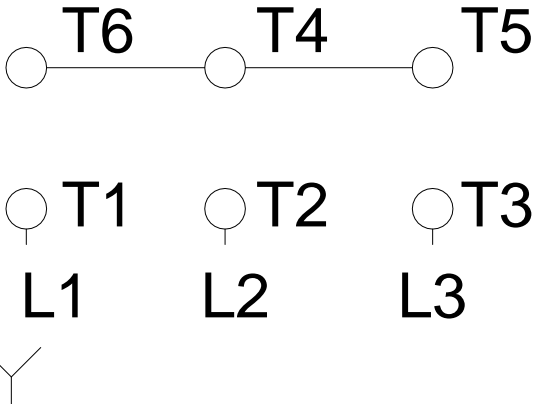

1 2 3 4 5 6 7 8

A
B
C
D
E
F

RUN

ONLY FOR START

Notes: Downloaded from http://dealerselectric.com Generated for Model #01009ST3QIE284TC-W22		
Performed by:		
Checked:		
Customer:		
Three-Phase: W22 IEEE-841™ Petrochem Motors - NEMA Premium® Efficiency		
Three-phase induction motor Frame 284/6T - IP55	13-SEP-2016	