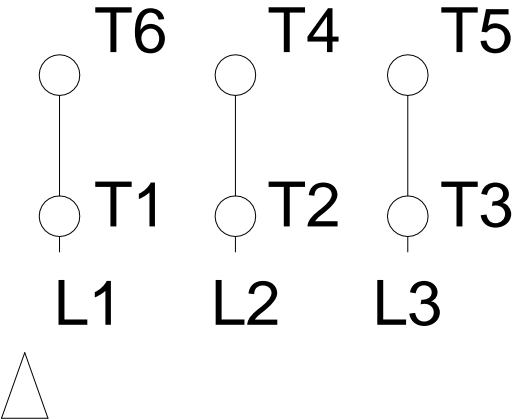

1 2 3 4 5 6 7 8

A
B
C
D
E
F

RUN

ONLY FOR START

Notes: Downloaded from http://dealerselectric.com Generated for Model #01009ST3QIE284TC-W22		
Performed by:		
Checked:		
Customer:		
Three-Phase: W22 IEEE-841™ Petrochem Motors - NEMA Premium® Efficiency		
Three-phase induction motor Frame 284/6T - IP55	13-SEP-2016	