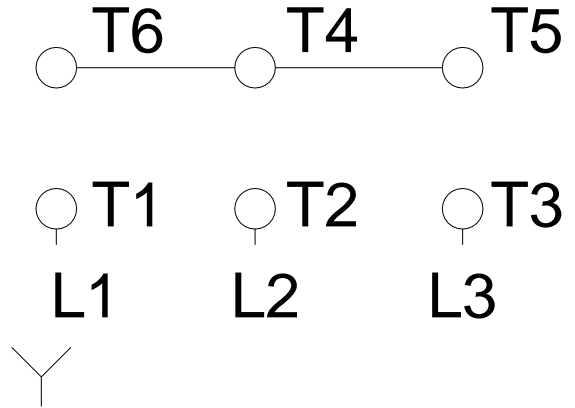

1 2 3 4 5 6 7 8

A  
B  
C  
D  
E  
F

### RUN

### ONLY FOR START

Notes: Downloaded from <a href="http://dealerselectric.com">http://dealerselectric.com</a> Generated for Model #01009ST3HIE284T-W22		
Performed by:		
Checked:		
Customer:		
Three-Phase: W22 IEEE-841™ Petrochem Motors - NEMA Premium® Efficiency		
Three-phase induction motor Frame 284/6T - IP55	13-SEP-2016	