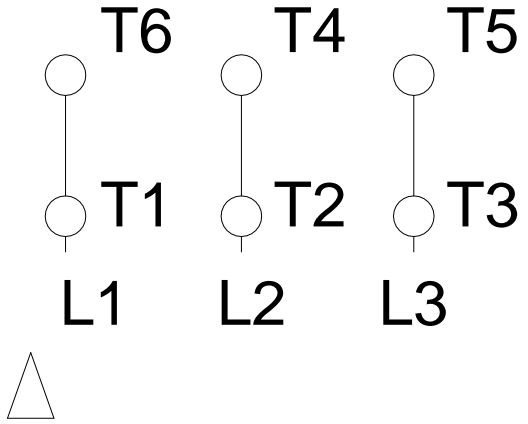

1 2 3 4 5 6 7 8

A  
B  
C  
D  
E  
F

### RUN

### ONLY FOR START

Notes: Downloaded from <a href="http://dealerselectric.com">http://dealerselectric.com</a> Generated for Model #01009ST3HIE284T-W22		
Performed by:		
Checked:		
Customer:		
Three-Phase: W22 IEEE-841™ Petrochem Motors - NEMA Premium® Efficiency		
Three-phase induction motor Frame 284/6T - IP55	13-SEP-2016	