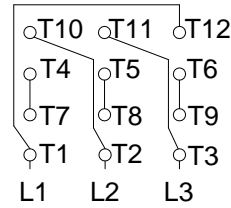

1 2 3 4 5 6 7 8

A  
B  
C  
D  
E  
F

LOW VOLTAGE

HIGH VOLTAGE

CONNECTIONS FOR STARTING ONLY:

LOW VOLTAGE

HIGH VOLTAGE

Notes: Downloaded from <http://dealerselectric.com>  
Generated for Model #01009ET3E284T-W22

Performed by:

Checked:

Customer:

W22 NEMA Premium - Ball Bearings

Three-phase induction motor  
Frame 284/6T - IP55

13-SEP-2016