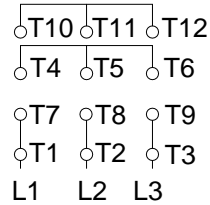

1 2 3 4 5 6 7 8

A  
B  
C  
D  
E  
F

LOW VOLTAGE

HIGH VOLTAGE

CONNECTIONS FOR STARTING ONLY:

LOW VOLTAGE

HIGH VOLTAGE

Notes: Downloaded from <http://dealerselectric.com>  
Generated for Model #01009ET3E284T-W22

Performed by:

Checked:

Customer:

W22 NEMA Premium - Ball Bearings

Three-phase induction motor  
Frame 284/6T - IP55

13-SEP-2016