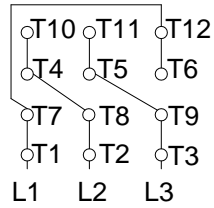

1 2 3 4 5 6 7 8

A  
B  
C  
D  
E  
F

LOW VOLTAGE

HIGH VOLTAGE

CONNECTIONS FOR STARTING ONLY:

LOW VOLTAGE

HIGH VOLTAGE

Notes: Downloaded from <http://dealerselectric.com>  
Generated for Model #01009ET3E284T-W22

Performed by:

Checked:

Customer:

W22 NEMA Premium - Ball Bearings

Three-phase induction motor  
Frame 284/6T - IP55

13-SEP-2016