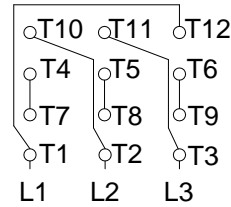

1 2 3 4 5 6 7 8

A
B
C
D
E
F

LOW VOLTAGE

HIGH VOLTAGE

CONNECTIONS FOR STARTING ONLY:

LOW VOLTAGE

HIGH VOLTAGE

Notes: Downloaded from <http://dealerselectric.com>
Generated for Model #01009EP3E284T-W22

Performed by:

Checked:

Customer:

W22 High Efficiency

Three-phase induction motor
Frame 284T - IP55

13-SEP-2016