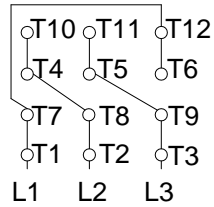

1 2 3 4 5 6 7 8

A
B
C
D
E
F

LOW VOLTAGE

HIGH VOLTAGE

CONNECTIONS FOR STARTING ONLY:

LOW VOLTAGE

HIGH VOLTAGE

Notes: Downloaded from <http://dealerselectric.com>
Generated for Model #01009EP3E284T-W22

Performed by:

Checked:

Customer:

W22 High Efficiency

Three-phase induction motor
Frame 284T - IP55

13-SEP-2016