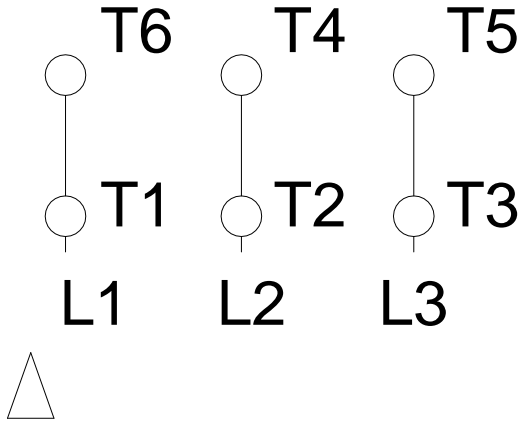

1 2 3 4 5 6 7 8

A  
B  
C  
D  
E  
F

### RUN

### ONLY FOR START

Notes: Downloaded from <a href="http://dealerselectric.com">http://dealerselectric.com</a> Generated for Model #00736XT3H213T		
Performed by:		
Checked:		
Customer:		
Three-Phase : Explosion Proof - NEMA Premium		
Three-phase induction motor Frame 213T - IP55	13-SEP-2016	