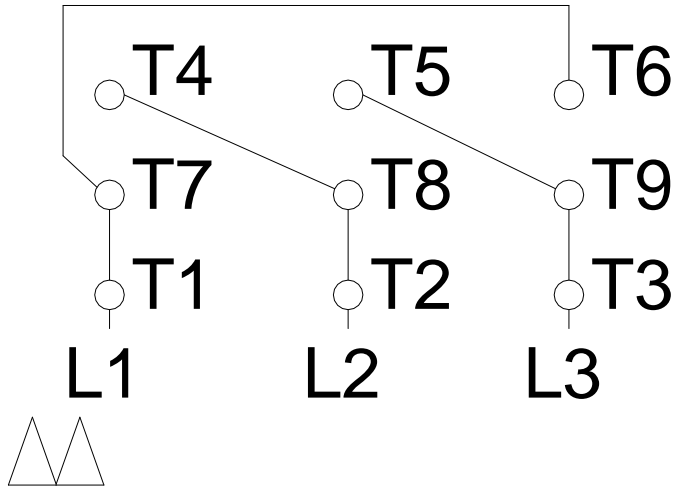

1 2 3 4 5 6 7 8

LOW VOLTAGE

HIGH VOLTAGE

A
B
C
D
E
F

Notes: Downloaded from <http://dealerselectric.com>
 Generated for Model #00736XT3E213TC

Performed by:

Checked:

Customer:

Three-Phase : Explosion Proof - NEMA Premium

Three-phase induction motor
 Frame 213T - IP55

13-SEP-2016