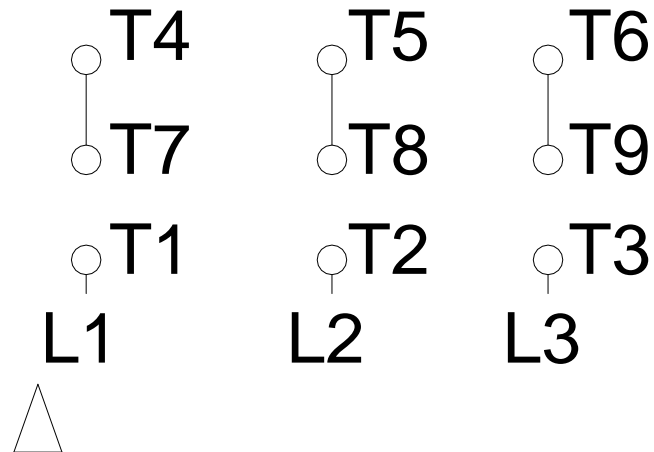

1 2 3 4 5 6 7 8

LOW VOLTAGE

HIGH VOLTAGE

A
B
C
D
E
F

Notes: Downloaded from <http://dealerselectric.com>
 Generated for Model #00736XT3E213TC

Performed by:

Checked:

Customer:

Three-Phase : Explosion Proof - NEMA Premium

Three-phase induction motor
 Frame 213T - IP55

13-SEP-2016