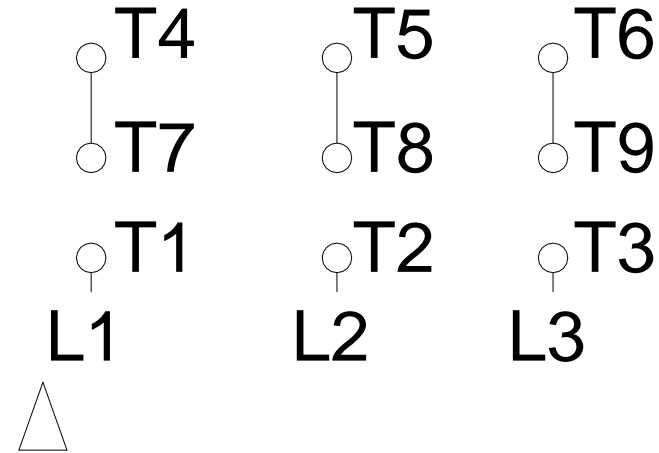

1 2 3 4 5 6 7 8

LOW VOLTAGE

HIGH VOLTAGE

A
B
C
D
E
F

Notes: Downloaded from http://dealerselectric.com Generated for Model #00736XT3E213T		
Performed by:		
Checked:		
Customer:		
Three-Phase : Explosion Proof - NEMA Premium		
Three-phase induction motor Frame 213T - IP55	13-SEP-2016	