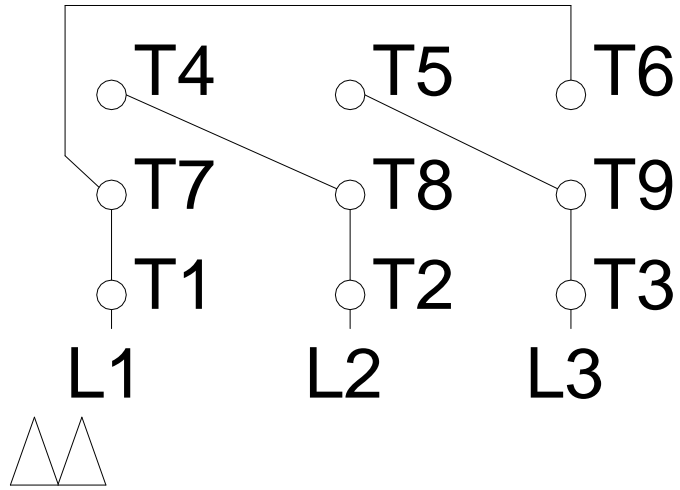

1 2 3 4 5 6 7 8

LOW VOLTAGE

HIGH VOLTAGE

A
B
C
D
E
F

Notes: Downloaded from http://dealerselectric.com Generated for Model #00736XT3E213T		
Performed by:		
Checked:		
Customer:		
Three-Phase : Explosion Proof - NEMA Premium		
Three-phase induction motor Frame 213T - IP55	13-SEP-2016	