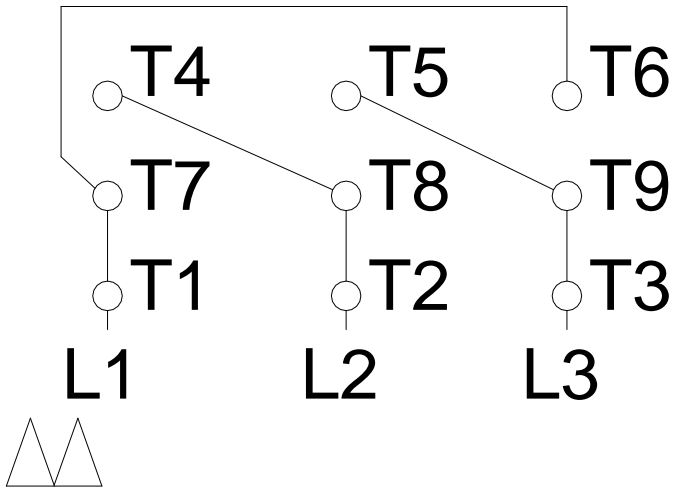

# HIGH VOLTAGE

A  
B  
C  
D  
E  
F

Notes: Downloaded from <http://dealerselectric.com>  
 Generated for Model #007360T3V184JM-S

Performed by:

Checked:

Customer:

Close Coupled Pump: Three-Phase - W01 (Rolled Steel) "JM" Type - ODP -