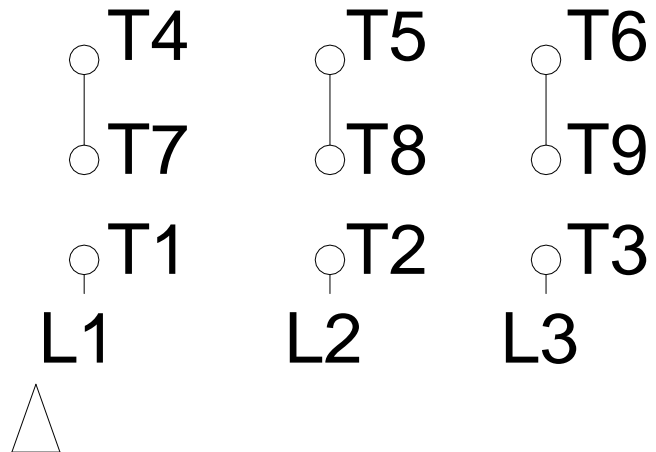

1 2 3 4 5 6 7 8

# HIGH VOLTAGE

A  
B  
C  
D  
E  
F

Notes: Downloaded from <http://dealerselectric.com>  
 Generated for Model #007360T3V184JM-S

Performed by:

Checked:

Customer:

Close Coupled Pump: Three-Phase - W01 (Rolled Steel) "JM" Type - ODP -