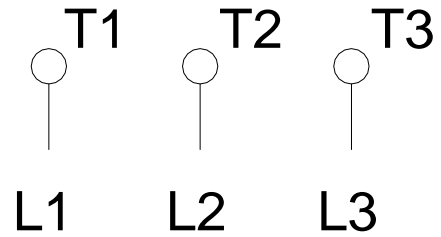

1 2 3 4 5 6 7 8

A

B

C

D

E

F

Notes: Downloaded from <http://dealerselectric.com>  
Generated for Model #007360T3H184T-S

Performed by:

Checked:

Customer:

Three Phase: W01 (Rolled Steel) - ODP - NEMA Premium Efficiency

Three-phase induction motor  
Frame 182/4T - IP21

13-SEP-2016