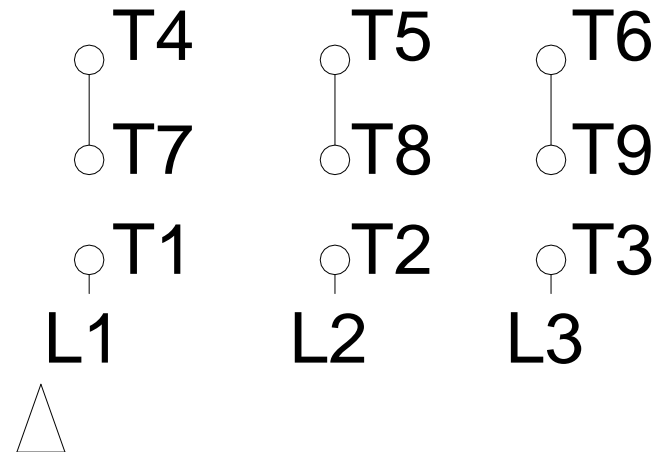

1 2 3 4 5 6 7 8

LOW VOLTAGE

HIGH VOLTAGE

A
B
C
D
E
F

Notes: Downloaded from http://dealerselectric.com Generated for Model #007360T3E184T-SG		
Performed by:		
Checked:		
Customer:		
W01 (Rolled Steel) General Purpose ODP		
Three-phase induction motor Frame 182/4T - IP21	13-SEP-2016	