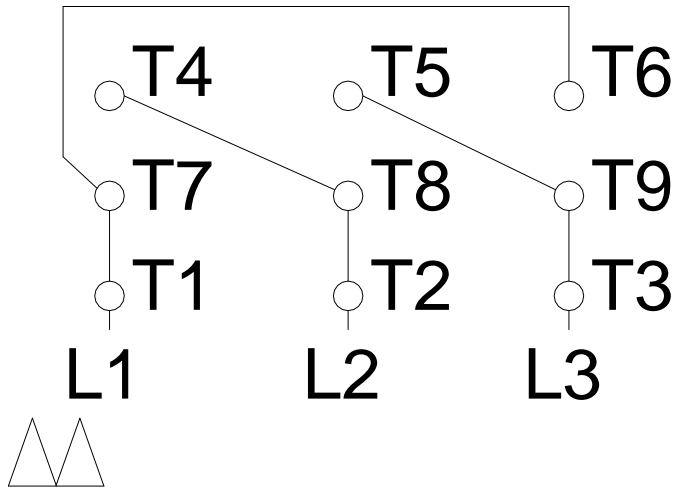

1 2 3 4 5 6 7 8

LOW VOLTAGE

HIGH VOLTAGE

A
B
C
D
E
F

Notes: Downloaded from http://dealerselectric.com Generated for Model #007360T3E184T-SG		
Performed by:		
Checked:		
Customer:		
W01 (Rolled Steel) General Purpose ODP		
Three-phase induction motor Frame 182/4T - IP21	13-SEP-2016	