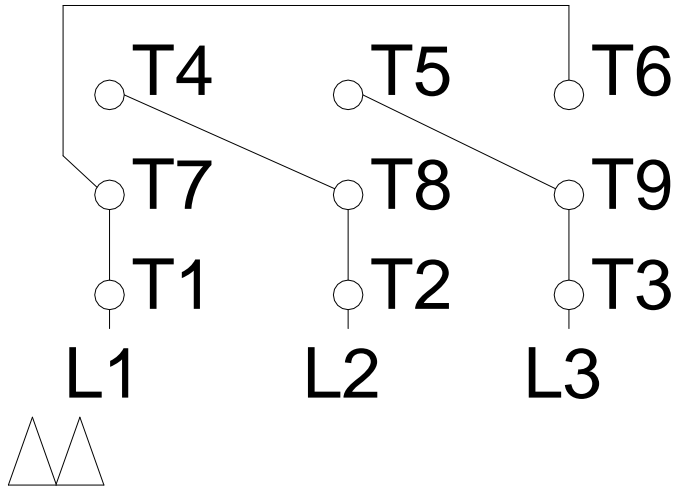

1 2 3 4 5 6 7 8

LOW VOLTAGE

HIGH VOLTAGE

A
B
C
D
E
F

Notes: Downloaded from http://dealerselectric.com Generated for Model #007360T3E184T-S		
Performed by:		
Checked:		
Customer:		
Three Phase: W01 (Rolled Steel) - ODP - NEMA Premium Efficiency		
Three-phase induction motor Frame 182/4T - IP21	13-SEP-2016	