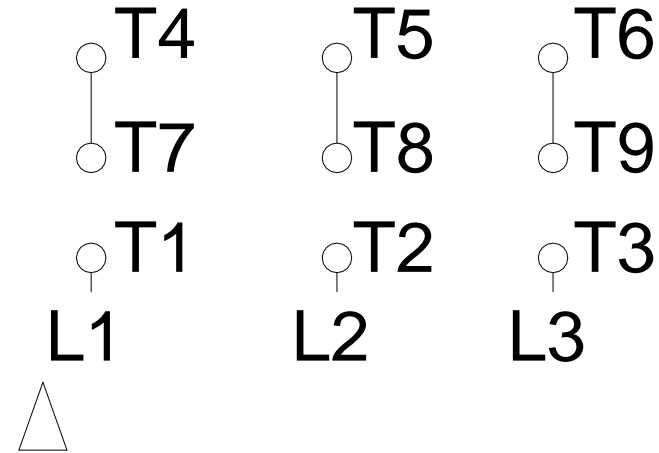

1 2 3 4 5 6 7 8

LOW VOLTAGE

HIGH VOLTAGE

A
B
C
D
E
F

Notes: Downloaded from http://dealerselectric.com Generated for Model #007360T3E184T-S		
Performed by:		
Checked:		
Customer:		
Three Phase: W01 (Rolled Steel) - ODP - NEMA Premium Efficiency		
Three-phase induction motor Frame 182/4T - IP21	13-SEP-2016	