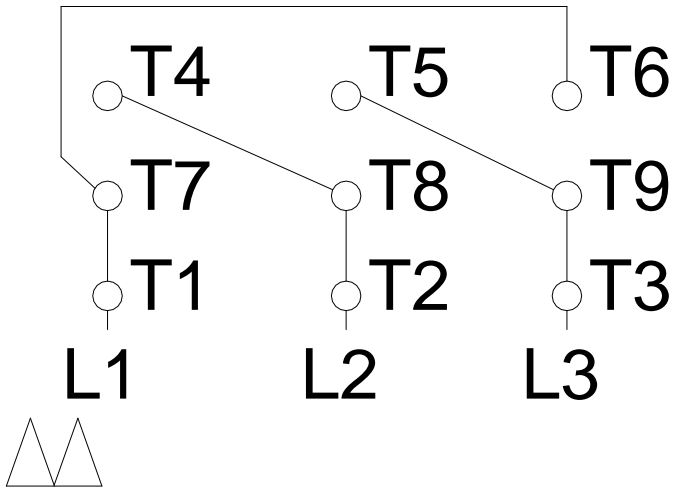

1 2 3 4 5 6 7 8

LOW VOLTAGE

HIGH VOLTAGE

A
B
C
D
E
F

Notes: Downloaded from <http://dealerselectric.com>
 Generated for Model #007360T3E184JP-SG

Performed by:

Checked:

Customer:

W01 (Rolled Steel) Close Coupled Pump ODP - JP Type

Three-phase induction motor
 Frame 182/4JP - IP21

13-SEP-2016