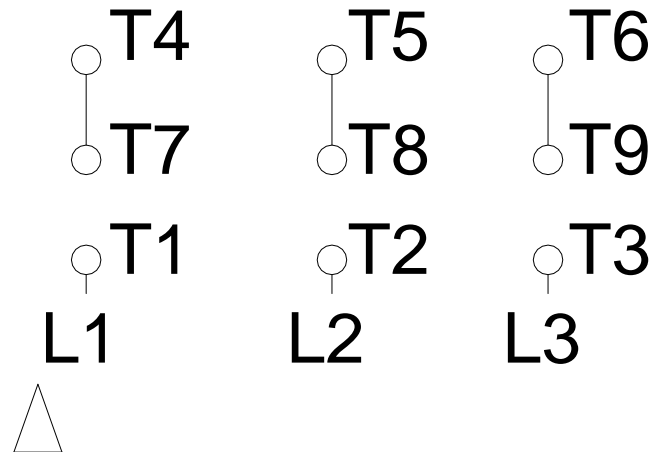

1 2 3 4 5 6 7 8

LOW VOLTAGE

HIGH VOLTAGE

A
B
C
D
E
F

Notes: Downloaded from <http://dealerselectric.com>
 Generated for Model #007360T3E184JP-SG

Performed by:

Checked:

Customer:

W01 (Rolled Steel) Close Coupled Pump ODP - JP Type

Three-phase induction motor
 Frame 182/4JP - IP21

13-SEP-2016