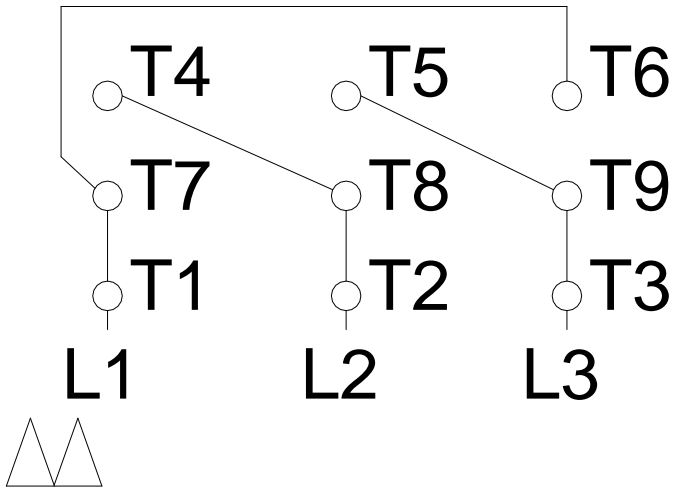

1 2 3 4 5 6 7 8

LOW VOLTAGE

HIGH VOLTAGE

A
B
C
D
E
F

Notes: Downloaded from <http://dealerselectric.com>
 Generated for Model #007360T3E184JMV-S

Performed by:

Checked:

Customer:

Close Coupled Pump: Three-Phase - W01 (Rolled Steel) "JM" Type - ODP -

Three-phase induction motor
 Frame 182/4JM - IP21

13-SEP-2016