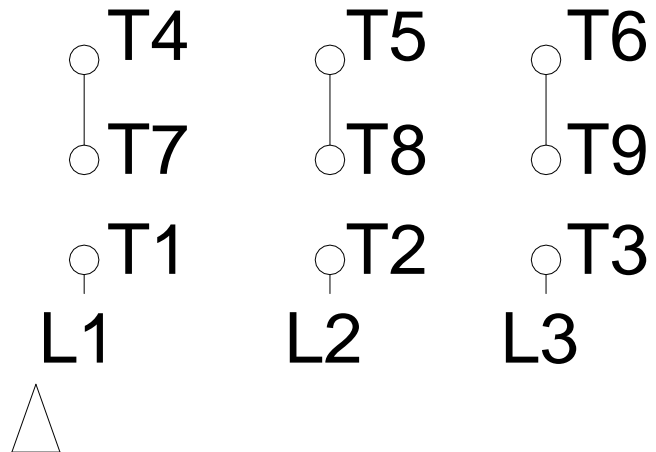

1 2 3 4 5 6 7 8

LOW VOLTAGE

HIGH VOLTAGE

A
B
C
D
E
F

Notes: Downloaded from <http://dealerselectric.com>
 Generated for Model #007360T3E184JMV-S

Performed by:

Checked:

Customer:

Close Coupled Pump: Three-Phase - W01 (Rolled Steel) "JM" Type - ODP -

Three-phase induction motor
 Frame 182/4JM - IP21

13-SEP-2016