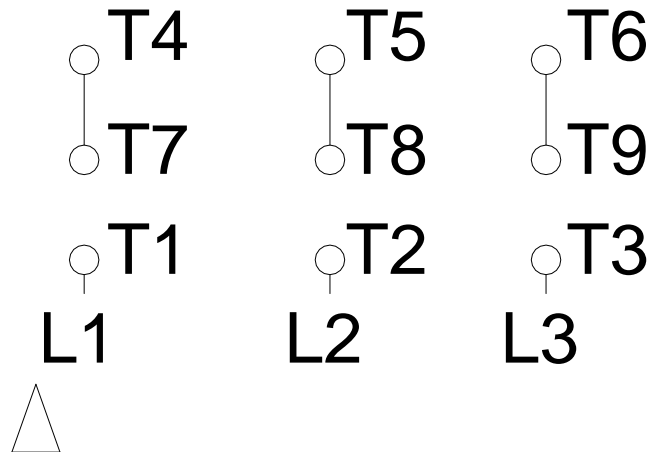

1 2 3 4 5 6 7 8

LOW VOLTAGE

HIGH VOLTAGE

A
B
C
D
E
F

Notes: Downloaded from <http://dealerselectric.com>
 Generated for Model #007360T3E184JM

Performed by:

Checked:

Customer:

Close Coupled Pump : Three-Phase - "JM" Type - ODP - NEMA Premium

Three-phase induction motor
 Frame 184JM - IP21

13-SEP-2016