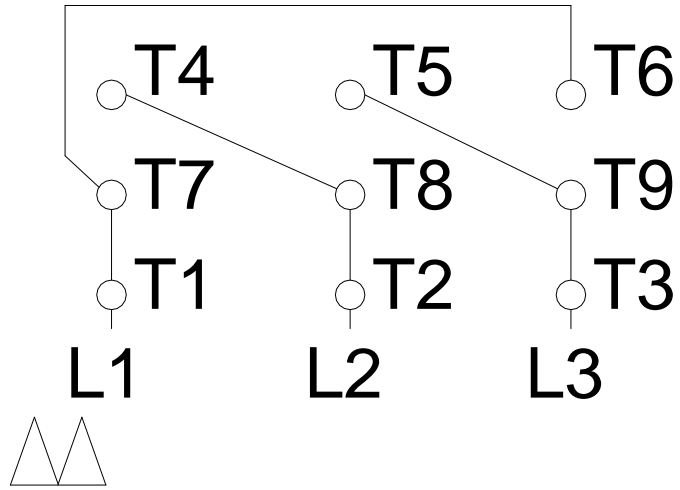

1 2 3 4 5 6 7 8

LOW VOLTAGE

HIGH VOLTAGE

A
B
C
D
E
F

Notes: Downloaded from http://dealerselectric.com Generated for Model #007360T3E184JM-SG		
Performed by:		
Checked:		
Customer:		
W01 (Rolled Steel) Close Coupled Pump ODP - JM Type		
Three-phase induction motor Frame 182/4JM - IP21	13-SEP-2016	