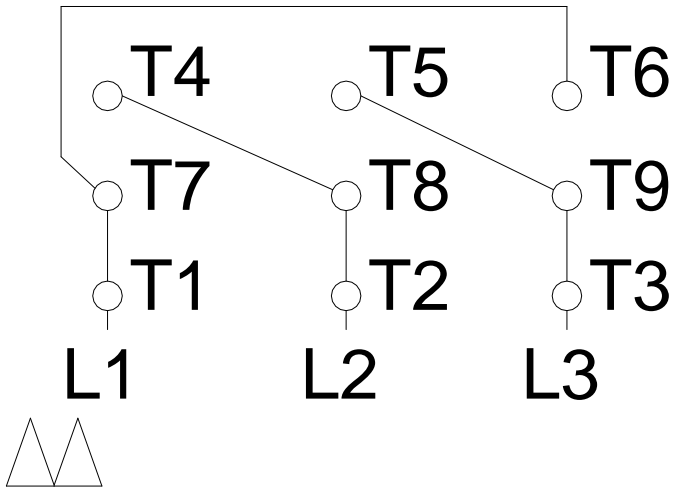

1 2 3 4 5 6 7 8

LOW VOLTAGE

HIGH VOLTAGE

A
B
C
D
E
F

Notes: Downloaded from <http://dealerselectric.com>
 Generated for Model #007360T3E184JM-S

Performed by:

Checked:

Customer:

Close Coupled Pump: Three-Phase - W01 (Rolled Steel) "JM" Type - ODP -

Three-phase induction motor
 Frame 182/4JM - IP21

13-SEP-2016