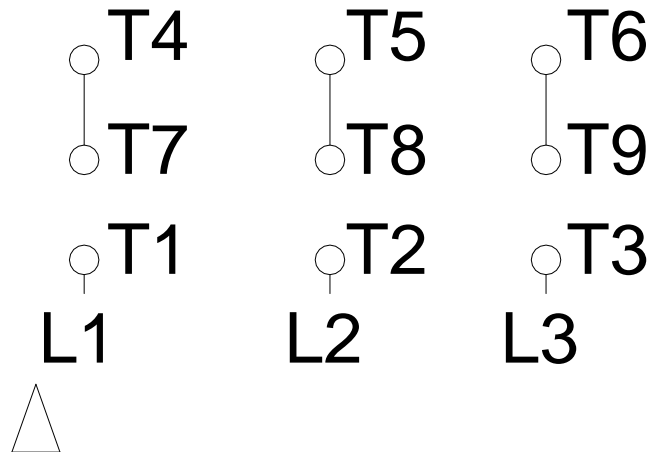

1 2 3 4 5 6 7 8

LOW VOLTAGE

HIGH VOLTAGE

A
B
C
D
E
F

Notes: Downloaded from <http://dealerselectric.com>
 Generated for Model #007360T3E184JM-S

Performed by:

Checked:

Customer:

Close Coupled Pump: Three-Phase - W01 (Rolled Steel) "JM" Type - ODP -

Three-phase induction motor
 Frame 182/4JM - IP21

13-SEP-2016