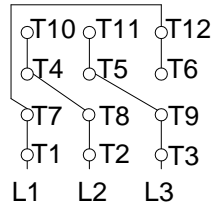

1 2 3 4 5 6 7 8

A  
B  
C  
D  
E  
F

LOW VOLTAGE

HIGH VOLTAGE

CONNECTIONS FOR STARTING ONLY:

LOW VOLTAGE

HIGH VOLTAGE

Notes: Downloaded from <http://dealerselectric.com>  
Generated for Model #00736OP3V184JPV

Performed by:

Checked:

Customer:

Close Coupled Pump : Three-Phase - "JP" Type - ODP - High Efficiency - Vertical

Three-phase induction motor  
Frame 184JP - IP21

13-SEP-2016