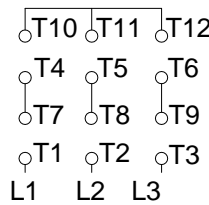

1 2 3 4 5 6 7 8

A  
B  
C  
D  
E  
F

LOW VOLTAGE

HIGH VOLTAGE

CONNECTIONS FOR STARTING ONLY:

LOW VOLTAGE

HIGH VOLTAGE

Notes: Downloaded from <http://dealerselectric.com>  
Generated for Model #00736OP3V184JPV

Performed by:

Checked:

Customer:

Close Coupled Pump : Three-Phase - "JP" Type - ODP - High Efficiency - Vertical

Three-phase induction motor  
Frame 184JP - IP21

13-SEP-2016