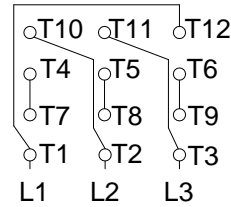

1 2 3 4 5 6 7 8

A  
B  
C  
D  
E  
F

LOW VOLTAGE

HIGH VOLTAGE

CONNECTIONS FOR STARTING ONLY:

LOW VOLTAGE

HIGH VOLTAGE

Notes: Downloaded from <http://dealerselectric.com>  
Generated for Model #00736OP3V184JPV

Performed by:

Checked:

Customer:

Close Coupled Pump : Three-Phase - "JP" Type - ODP - High Efficiency - Vertical

Three-phase induction motor  
Frame 184JP - IP21

13-SEP-2016