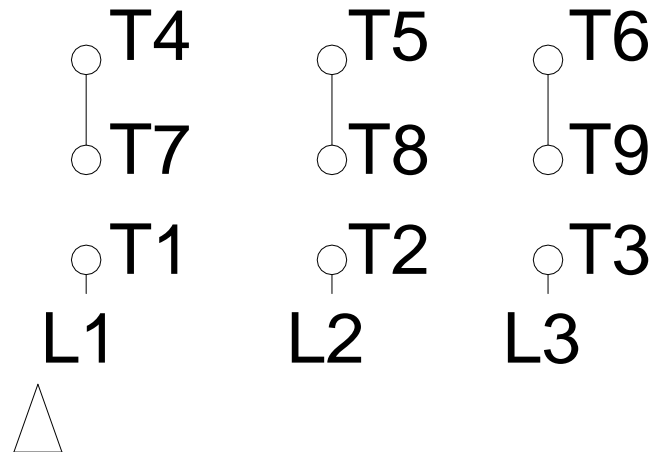

1 2 3 4 5 6 7 8

# HIGH VOLTAGE

A  
B  
C  
D  
E  
F

Notes: Downloaded from <a href="http://dealerselectric.com">http://dealerselectric.com</a> Generated for Model #00736OP3V184JP-S		
Performed by:		
Checked:		
Customer:		
Close Coupled Pump: Three-Phase - W01 (Rolled Steel) "JP" Type - ODP - High		
Three-phase induction motor Frame 182/4JP - IP21	13-SEP-2016	