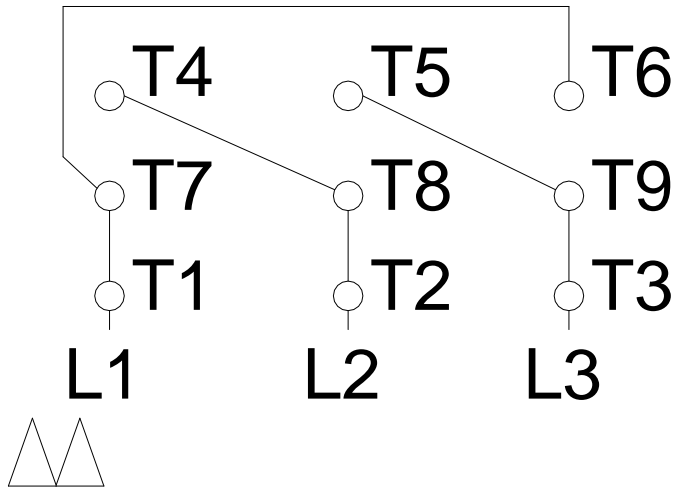

# HIGH VOLTAGE

A  
B  
C  
D  
E  
F

Notes: Downloaded from <a href="http://dealerselectric.com">http://dealerselectric.com</a> Generated for Model #00736OP3V184JP-S		
Performed by:		
Checked:		
Customer:		
Close Coupled Pump: Three-Phase - W01 (Rolled Steel) "JP" Type - ODP - High		
Three-phase induction motor Frame 182/4JP - IP21	13-SEP-2016	