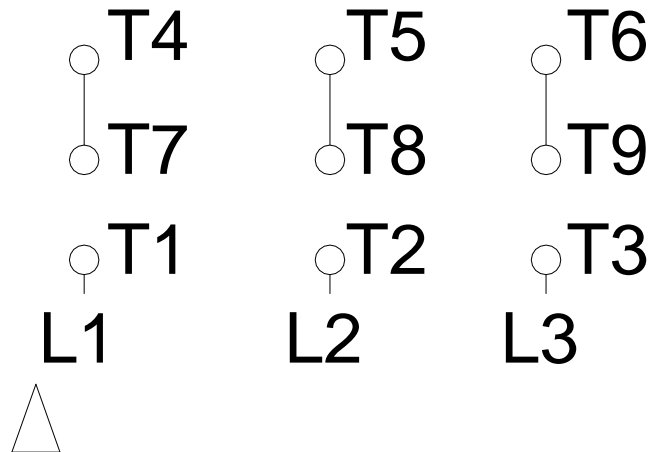

1 2 3 4 5 6 7 8

LOW VOLTAGE

HIGH VOLTAGE

A
B
C
D
E
F

Notes: Downloaded from <http://dealerselectric.com>
 Generated for Model #00736OP3E184JM-S

Performed by:

Checked:

Customer:

Close Coupled Pump: Three-Phase - W01 (Rolled Steel) "JM" Type - ODP - High

Three-phase induction motor
 Frame 182/4JM - IP21

13-SEP-2016