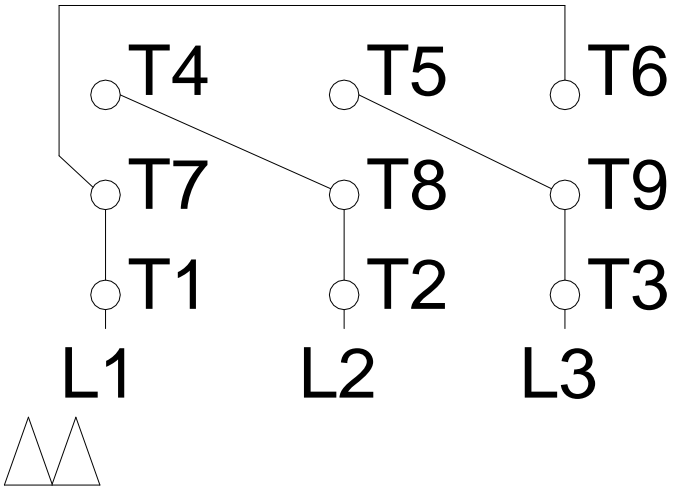

1 2 3 4 5 6 7 8

LOW VOLTAGE

HIGH VOLTAGE

A
B
C
D
E
F

Notes: Downloaded from http://dealerselectric.com Generated for Model #00736ET3ERS213TC		
Performed by:		
Checked:		
Customer:		
Three-Phase : Rolled Steel Motor - NEMA Premium Efficiency		
Three-phase induction motor Frame 213T - IP55	13-SEP-2016	